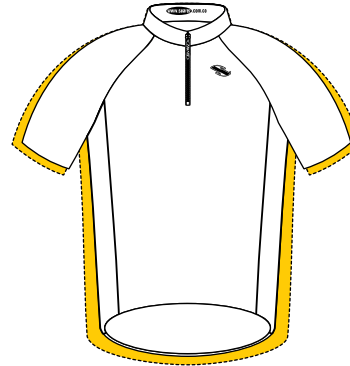

PRO RACING CUT

Race anatomic cut.

CLUB CUT

Semi relax cut, 2 more size than race cut.

RELAX CUT

Relax cut, 2 more size than club cut.

MAN

Size	XS	S	M	L	XL	2XL	3XL	4XL
CHEST (inches)	34 - 35	35 - 37	37 - 39	39 - 41	41 - 43	43 - 45	45-47	47 - 49
(cm)	86 - 90	91 - 95	96 - 100	101 - 105	106 - 110	111 - 115	116-120	121 - 125
WAIST (inches)	26 - 27	28 - 30	31 - 32	33 - 35	36 - 39	40 - 43	44-46	47 - 49
(cm)	66 - 69	71 - 76	79 - 82	83 - 89	91 - 99	101 - 109	111-117	119 - 125
HIP (inches)	32 - 33	34 - 36	37 - 38	39 - 41	42 - 45	46 - 49	50-52	53 - 55
(cm)	81 - 84	86 - 92	94 - 97	99 - 104	107 - 112	117 - 125	127-132	127 - 132

WOMAN

Size	XS	S	M	L	XL
CHEST (inches)	33 - 34	35 - 36	37 - 38	39 - 40	41 - 42
(cm)	83 - 86	88 - 92	94 - 97	99 - 102	104 - 107
WAIST (inches)	26 - 27	28 - 29	30 - 31	32 - 33	34 - 35
(cm)	66 - 69	71 - 74	76 - 79	81 - 84	86 - 89
HIP (inches)	36 - 37	38 - 39	40 - 41	42 - 43	44 - 45
(cm)	86 - 92	94 - 99	101 - 107	109 - 115	117 - 122

GLOVES

Size	XS	S	M	L	XL
(inches)	6.0 - 6.5	6.5 - 7.5	7.5 - 8.0	8.0 - 9.0	9.0 - 10.0
(cm)	15.0 - 16.5	16.5 - 19.0	19.0 - 20.5	20.5 - 23.0	23.0 - 25.5